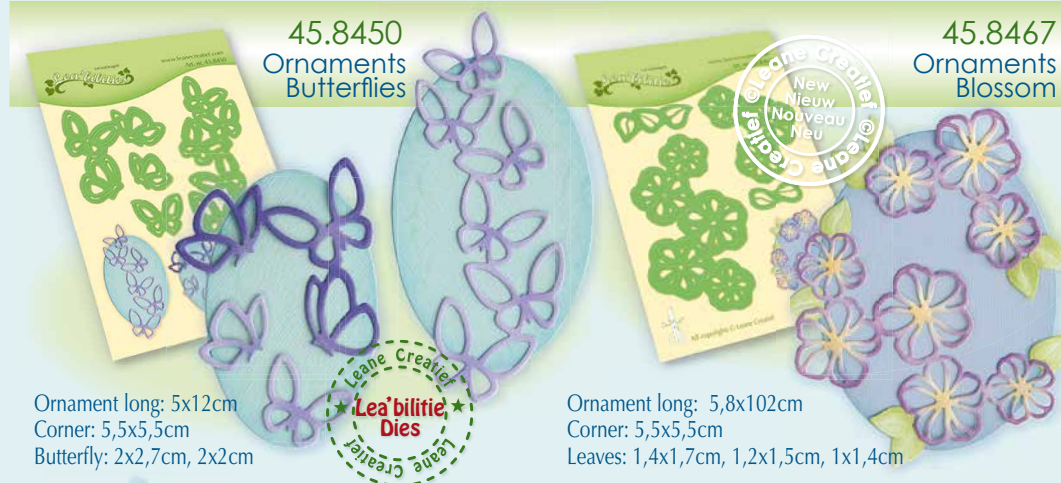

Sheep Front: 4,2x6,2cm
Side: 6x5,3cm
Back: 5x6,5cm

LeCrea
Pop-up dies

Size cards:
outside: 21x14,8cm/ folded 10,5x14,8cm
inside: 20,6x14,4cm/ folded 10,3x14,4cm

45.8429
Pop-up Truck

45.8412
Pop-up Butterfly

Video:
Pop-up
Christmas tree
How to Do

Lea'bilities

45.8436
Motor

Motor: 10,7x5,5cm

45.8443
Baby carriage

Baby carriage:
6,4x7,2cm
Diaper pin:
1,3x2,5cm, 1,5x2,5cm

45.8450
Ornaments
Butterflies

45.8467
Ornaments
Blossom

Ornament long: 5x12cm
Corner: 5,5x5,5cm
Butterfly: 2x2,7cm, 2x2cm

Ornament long: 5,8x102cm
Corner: 5,5x5,5cm
Leaves: 1,4x1,7cm, 1,2x1,5cm, 1x1,4cm

LeCrea Templates
Sjablonen * Schablonen * Pochoirs Stencil size: 150x210 mm

Nieuw
Neu New
Nouveau

Oval: 50x75 mm

Heart: 70x62 mm

Circle: ø65 mm

Square: 70x70 mm

55.8320

55.8337

Nieuw
Neu New
Nouveau