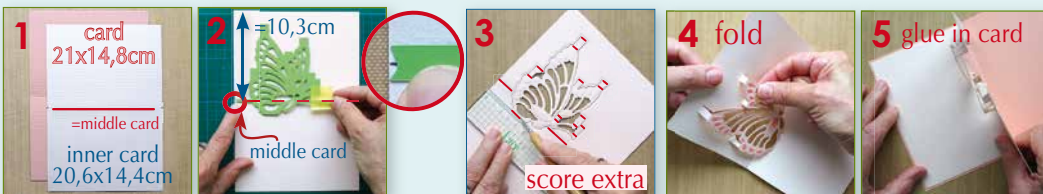

45.8382
Cow

Cow: 7,5x7cm

45.8382

45.8405
Sheep

45.8405

45.8399
Horse

Horse: 7x7,7cm
Horse head: 2,8x3,8cm
Horse foot: 1,4x1,5cm

Lea'bilities

Sheep Front: 4,2x6,2cm
Side: 6x5,3cm
Back: 5x6,5cm

LeCrea
Pop-up dies

Size cards:
outside: 21x14,8cm/ folded 10,5x14,8cm
inside: 20,6x14,4cm/ folded 10,3x14,4cm

45.8429
Pop-up Truck

45.8412
Pop-up Butterfly